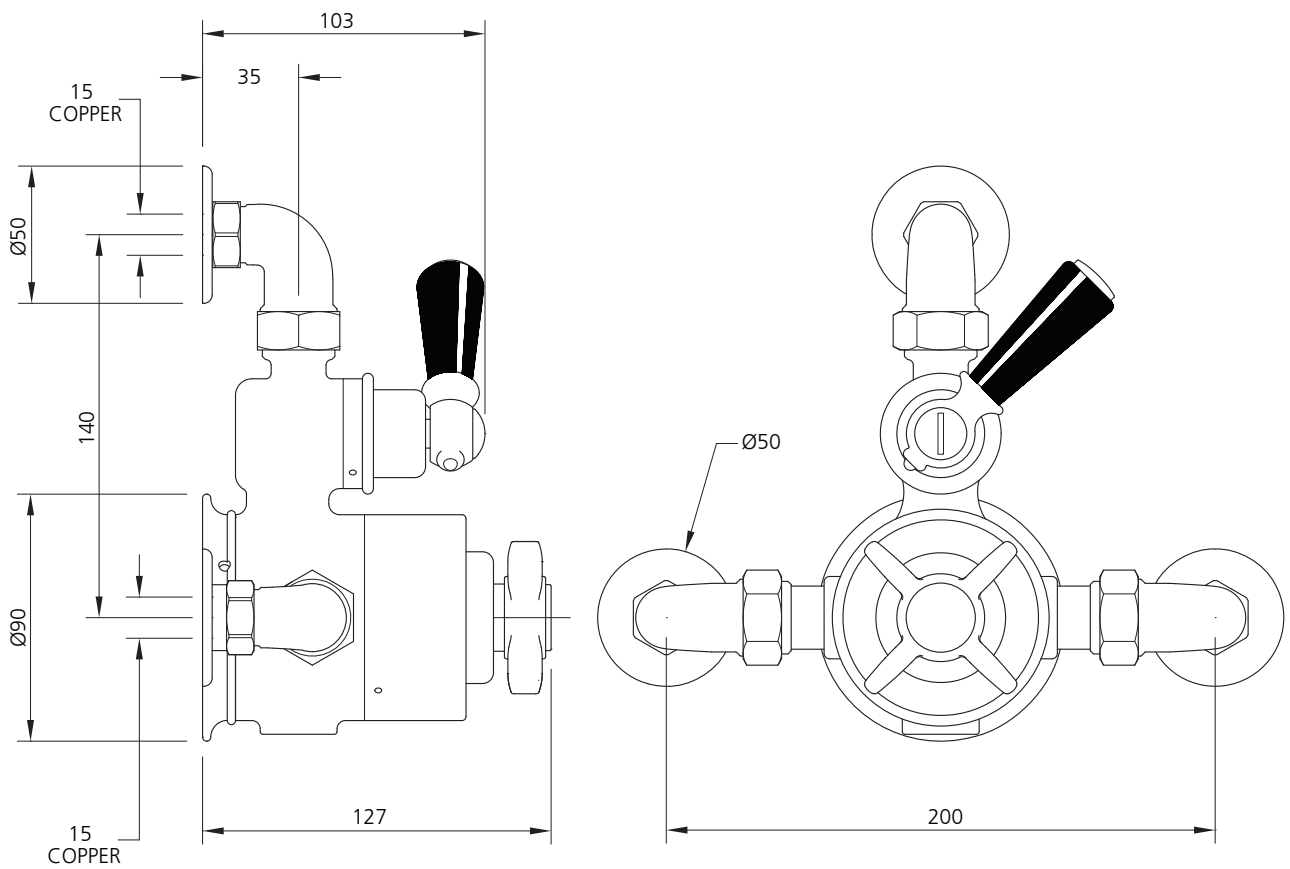

LEFROY BROOKS

IBROC HOUSE ESSEX ROAD
HODDESDON HERTS EN11 0QS UK
T: +44 (0)1992 708 316 F: +44 (0)1992 708 317

BL-8725

EXPOSED BLACK LEVER DUAL CONTROL
GODOLPHIN THERMOSTATIC MIXING VALVE WITH
TOP RETURN BEND TO WALL FOR CONCEALED SHOWER OUTLET

DIMENSIONAL DATA SHEET

DATE: 20 APRIL 2010

ISSUE: 017 A

©COPYRIGHT 2010. CHRISTO LEFROY BROOKS. ALL RIGHTS RESERVED.

DIMENSIONS IN MILLIMETRES

WHILST EVERY EFFORT IS MADE TO ENSURE THE ACCURACY OF THESE DATA SHEETS THEY ARE SUBJECT TO CHANGE WITHOUT NOTICE AS PART OF THE COMPANY'S PRODUCT DEVELOPMENT PROCESS